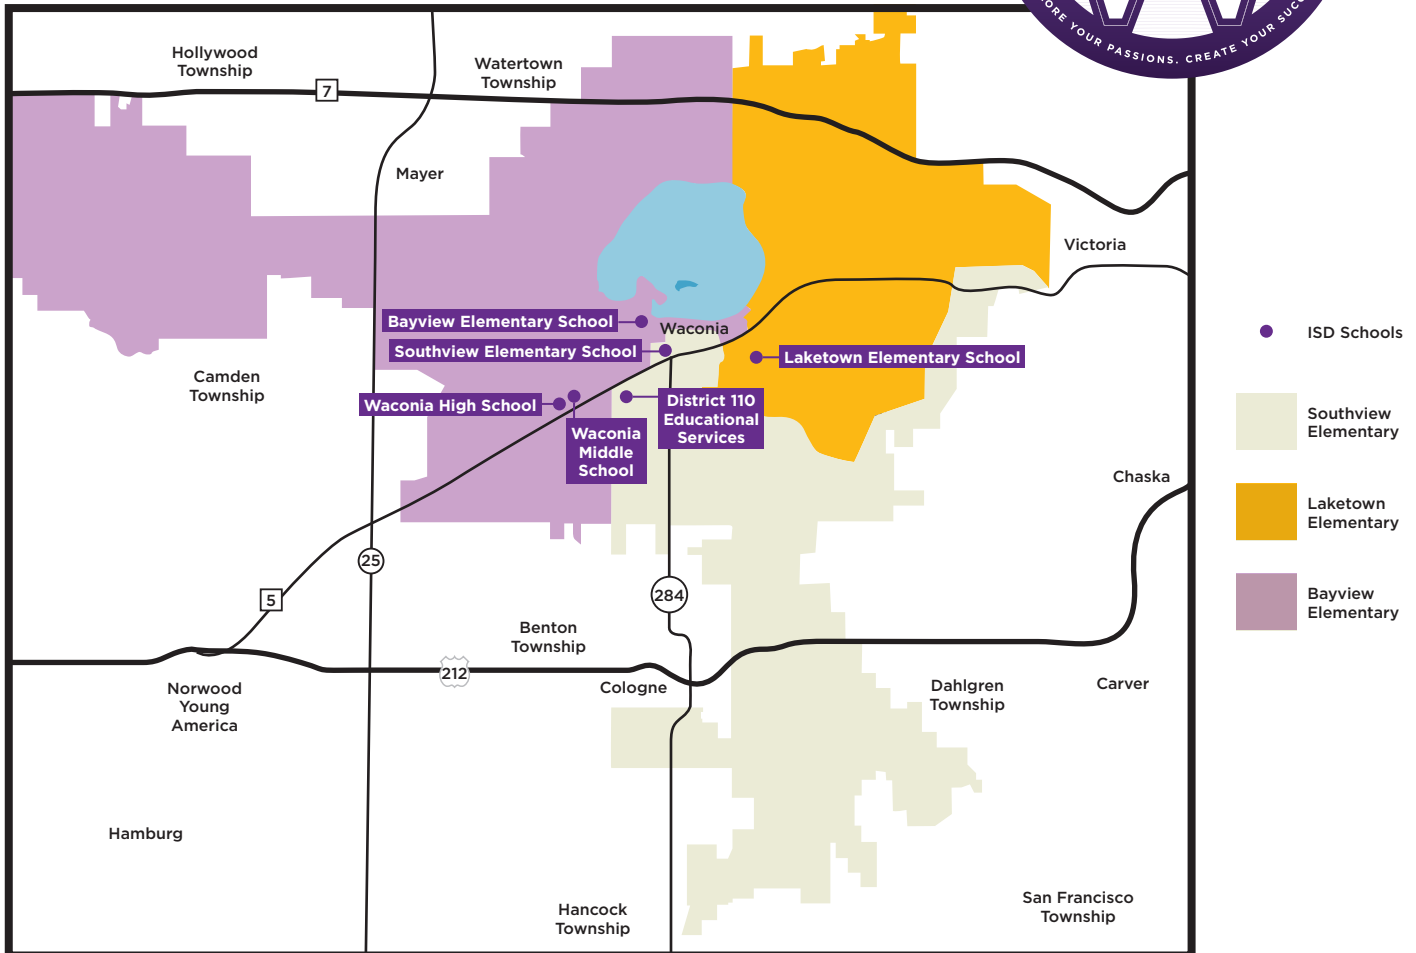

# ISD110 AT A GLANCE

**4,044**  
TOTAL  
STUDENT  
POPULATION  
(2022)

VIEW INTERACTIVE  
DISTRICT MAP  
[isd110.org>About Us](https://isd110.org>About Us)

QUESTIONS?  
**(952) 442-0600**  
[jkilian@isd110.org](mailto:jkilian@isd110.org)